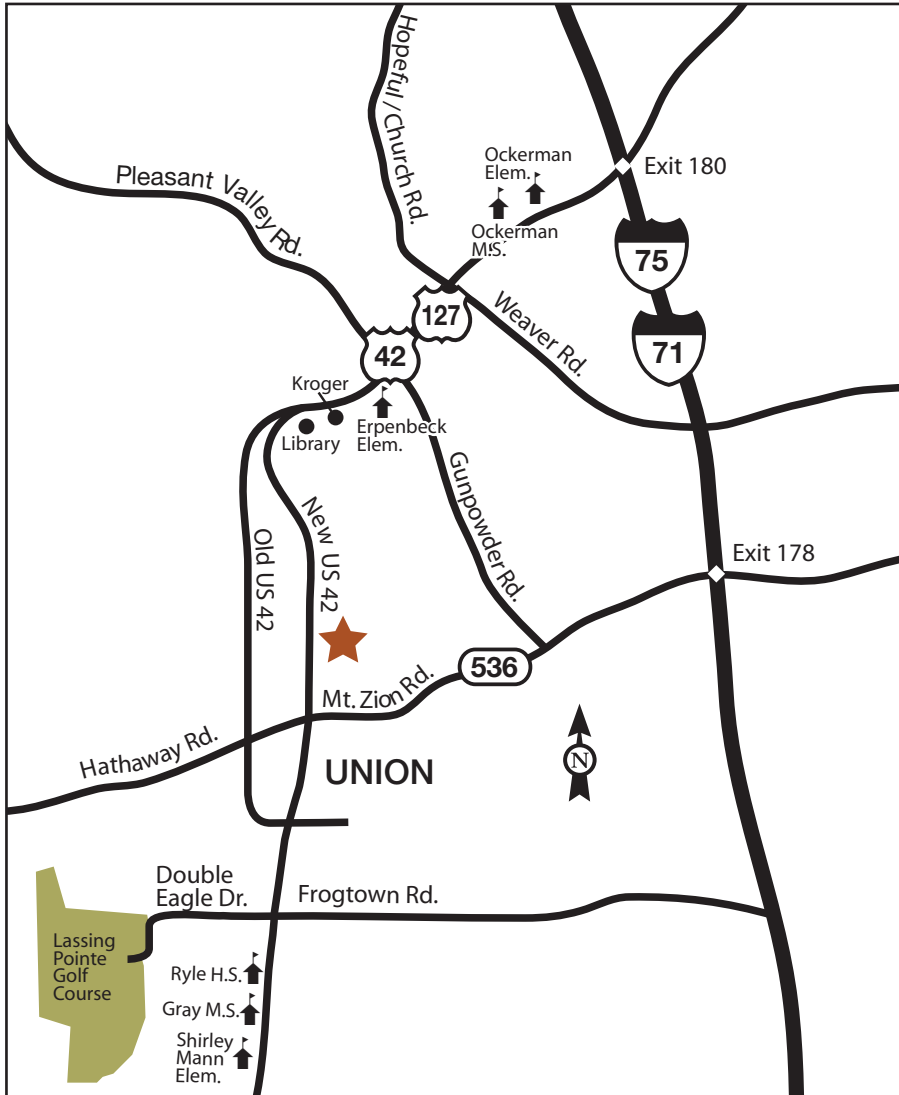

HARMONY

Live life in perfect Harmony.

Experience a different way of life ... in a place where you can live and gather.

Directions

71/75 to Florence/Union exit. Go west on US 42. Continue 3.5 miles to entrance on left.

Hours

Monday – Thursday
11 a.m. – 6 p.m.

Friday – Sunday
12 p.m. – 6 p.m.

U.S. 42 in Union • HarmonyCommunity.com